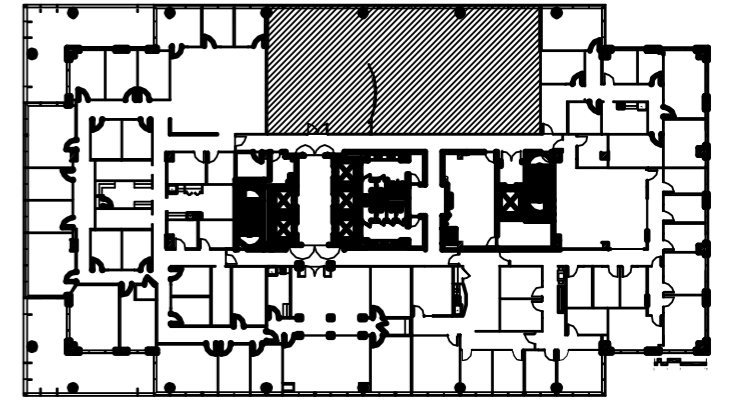

# Granite

KEY PLAN

100 CITY VIEW

SUITE 900 4,097 RSF