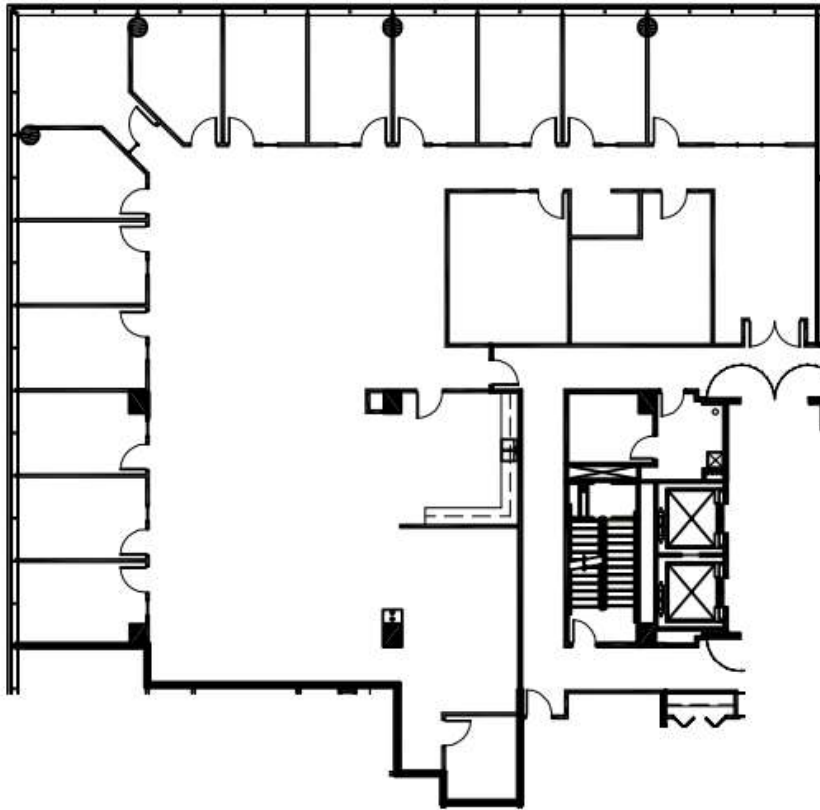

Granite

KEY PLAN

100 CITY VIEW

SUITE 650 7,639 RSF